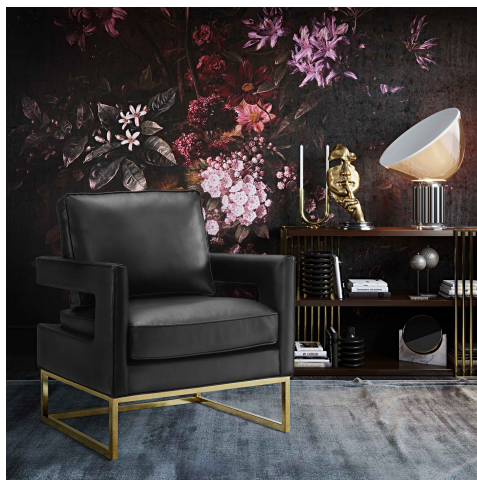

avery black leather chair

\$847.00

Description

inspired by our love for luxe, modern design the avery chair radiates sophistication and grandeur. with a glossy gold finish and gorgeous curves, this chair is available in several sumptuous upholstery options. the avery is a must-have for any room.

Additional Information

SKU	STOVIII202
Dimensions	33.5"w x 29"d x 35.5"h
Seat Depth	18.5"
Seat Height	21"
Seat Width	27"
Arm Height	26.2"
Leg Height	8.7"