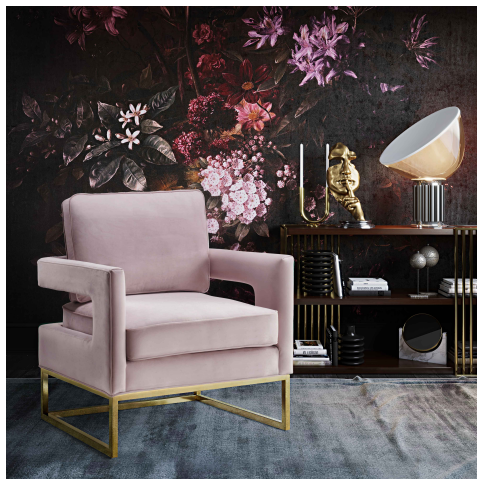

## avery blush velvet chair

\$847.00

### Description

inspired by our love for luxe, modern design the avery chair radiates sophistication and grandeur. with a glossy gold finish and gorgeous curves, this chair is available in several sumptuous upholstery options. the avery is a must-have for any room.

## Additional Information

SKU	STOVIII227
Dimensions	33.5"w x 29"d x 35.5"h
Seat Depth	18.5"
Seat Height	21"
Seat Width	27"
Arm Height	26.2"
Leg Height	8.7"