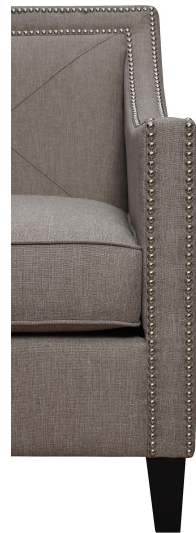

NEED ASSISTANCE OR CUSTOM QUOTE? CALL: 888-507-6631 www.njmodern.com

asheville light grey linen chair

\$671.00

Description

this handmade chair is crafted from a kiln dried wood frame and features solid birch wood legs. the hand-applied silver nail head trim adds an elegant look, while the removable high density foam cushion provides maximum support and comfort for years of lounging. the asheville chair is available in multiple color options and is sure to add fashionable appeal to any room.

Additional Information

SKU	STOVIII237
Dimensions	29.35"w x 31.5"d x 34.45"h
Seat Depth	22.45"
Seat Height	20"
Seat Width	22.45"
Arm Height	25"