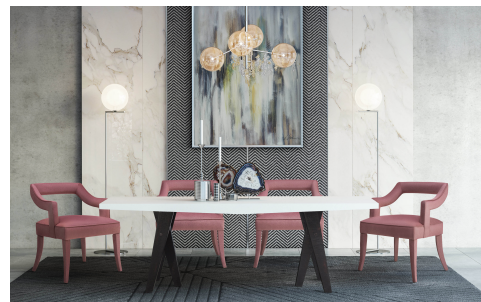

### Description

striking the perfect balance of sleek and chic, the tiffany is a true crowd pleaser. available sumptuous grey, navy and pink velvets and as a dining chair, counter stool, or bar stool options.

## Additional Information

SKU	STOVIII625
Dimensions	22.4"w x 22.8"d x 30.5"h
Seat Depth	19.3"
Seat Height	19.7"
Seat Width	18"
Arm Height	24.6"
Leg Height	13.2"