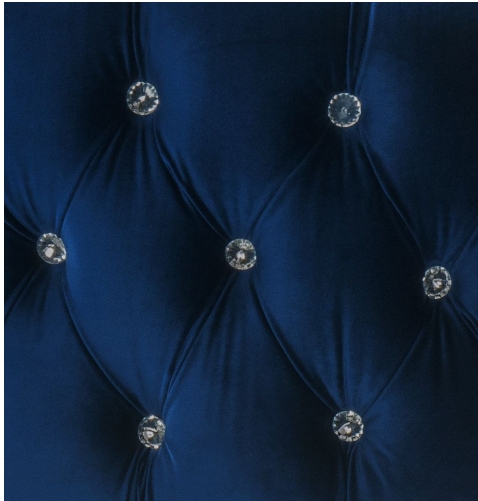

adina navy velvet loveseat with silver legs

\$1,023.00

Description

our all-glam, no-nonsense adina loveseat dares to be different. handmade with an amply crystal tufted back and perched upon tall curved silver stainless steel legs, this comfortable all velvet piece is sure to dazzle in any room.

Additional Information

SKU	STOVIII707
Dimensions	54.3"w x 26.2"d x 30.7"h
Seat Depth	19.9"
Seat Height	20"
Seat Width	44.5"
Arm Height	26.8"
Leg Height	14"