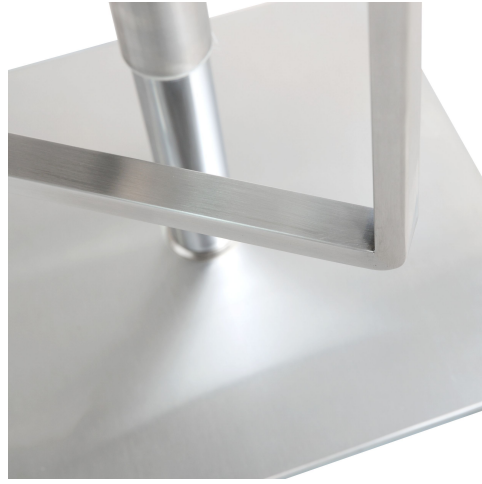

NEED ASSISTANCE OR CUSTOM QUOTE? CALL: 888-507-6631 www.njmodern.com

seville white stainless steel barstool

\$346.00

Description

furnish your kitchen or bar area in contemporary style with the seville stool from tov. the solid stainless steel frame provides a sturdy base, while the extra plush seat and footrest ensure maximum comfort. the combination of angles and gentle curves gives this stool an eye-catching appearance, while the neutral color allows it to match well with any decor.

Additional Information

SKU	STOV111842
Dimensions	16.5"w x 16.5"d x (25"-35')h
Seat Depth	16.5"
Seat Height	25" - 35"
Seat Width	16.5"