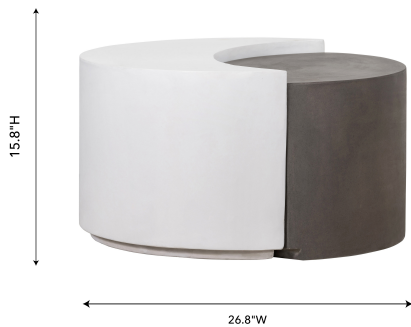

# divide grey/white concrete cocktail table

\$689.00

## Description

simple yet bold, the contrasting two-tone design of the divide cocktail table makes a statement while complementing any decor. masterfully crafted from concrete, it is ready for indoor or outdoor living.

## Additional Information

SKU	STOV111926
Dimensions	26.8"w x 26.8"d x 15.8"h