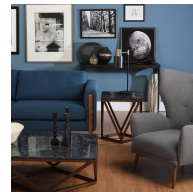

## jasmine coffee table - white

\$2,331.60

### Description

the jasmine coffee table is notable both for its innovative design and structural grace. a solid marble tabletop rests on a delicate framework of squares and triangles constructed in solid american ash stained walnut, inspiring a sense of lightness and refinement.

### Additional Information

SKU	SNVO111659
Dimensions	36" x 36" x 14.5"
Product Details	white marble top, walnut stained ash base
Distance Between Legs Length	25.8"
Distance Between Legs Width	25.8"
Color	White