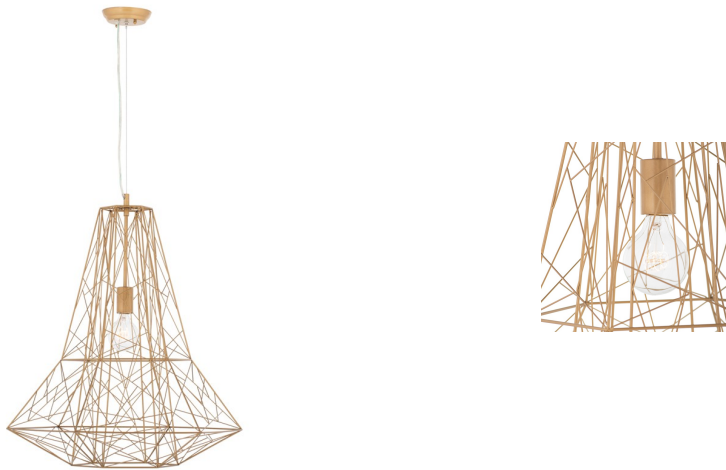

## apollo pendant - gold

\$934.03

### Description

the apollo pendant presents a unique profile which creates a delicate but complex symmetry. the geometric frame creates a bold and dramatic statement with light and shadows.

### Additional Information

SKU	SNVO112825
Dimensions	23.8" x 23.8" x 126.8"
Product Details	matte gold fixture
Bulbs Included	no
Total Max Wattage	150w
Wattage Per Bulb	150w
Color	Gold
Bulb Type	e26"