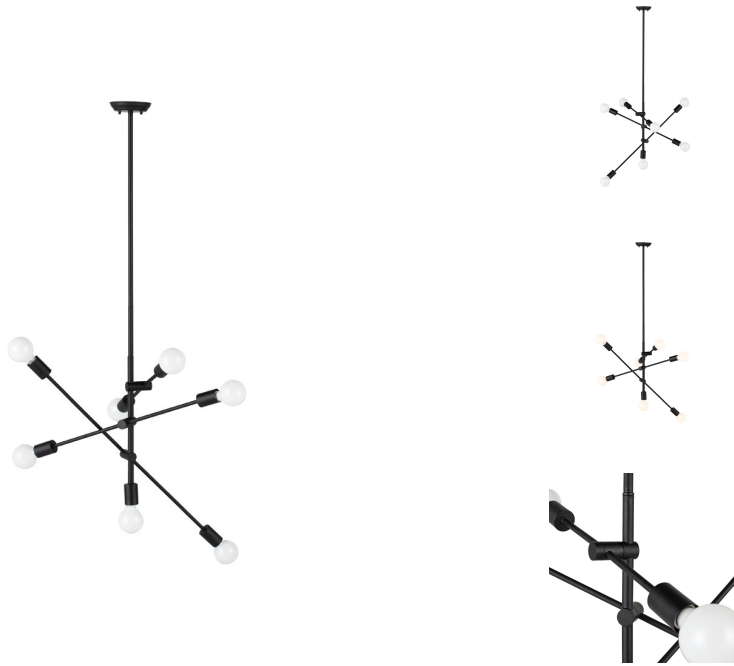

## byron pendant - black

\$754.46

### Description

the remarkably understated and yet compellingly dynamic matte black byron pendant features 3 adjustable arms with 7 light fixtures, and a tall, narrow stem.

### Additional Information

SKU	SNVO112856
Dimensions	34" x 34" x 19"
Product Details	matte black fixture, matte black steel body
Bulbs Included	no
Total Max Wattage	420w
Wattage Per Bulb	60w
Color	Black
Bulb Type	e26"