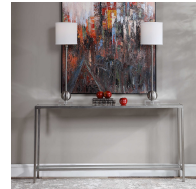

## hayley console table, silver

\$430.00

### Description

classic and minimalistic, this narrow iron console table is finished with lightly antiqued silver leaf, inset with a mirrored top, and gallery shelf in clear glass.

## Additional Information

SKU	24913
Dimensions	60 w x 31 h x 10 d (in)