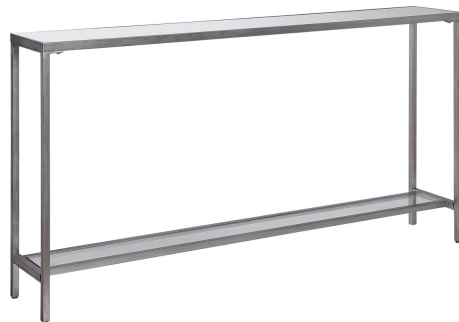

## hayley console table, silver

\$430.00

### Description

classic and minimalistic, this narrow iron console table is finished with lightly antiqued silver leaf, inset with a mirrored top, and gallery shelf in clear glass.

## Additional Information

SKU	24913
Dimensions	60 w x 31 h x 10 d (in)