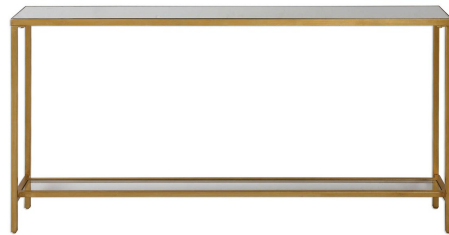

## hayley console table

\$430.00

### Description

classic and minimalistic, this narrow console table in iron is finished with lightly antiqued gold leaf, inset with mirrored top, and gallery shelf in clear glass.

### Additional Information

SKU	24685
Dimensions	60 w x 30 h x 10 d (in)