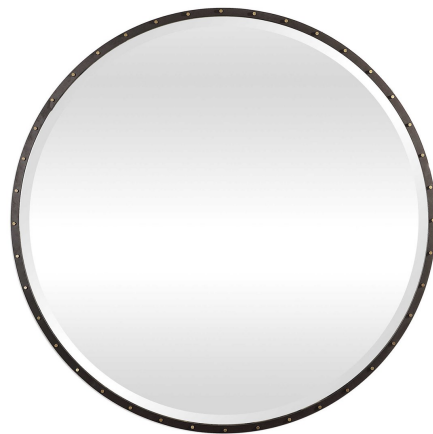

benedo round mirror

\$592.00

Description

this urban industrial design features a delicate but large iron frame, finished in a rustic black, enhanced with exposed, antique gold, smooth screw caps.

Additional Information

SKU	09456
Dimensions	42 w x 42 h x 2 d (in)