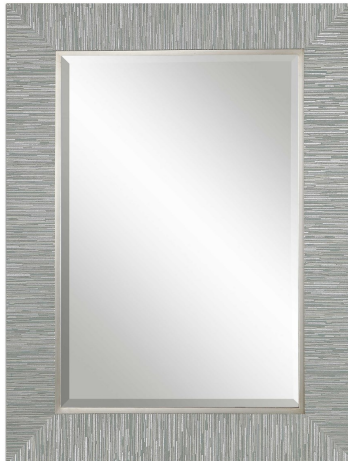

belaya vanity mirror

\$301.00

Description

solid wood frame with a blue-gray and silver striped, textured wrap finish accented with a silver leaf inner lip. mirror is beveled. may be hung horizontal or vertical.

Additional Information

SKU	14551
Dimensions	28 w x 38 h x 1 d (in)