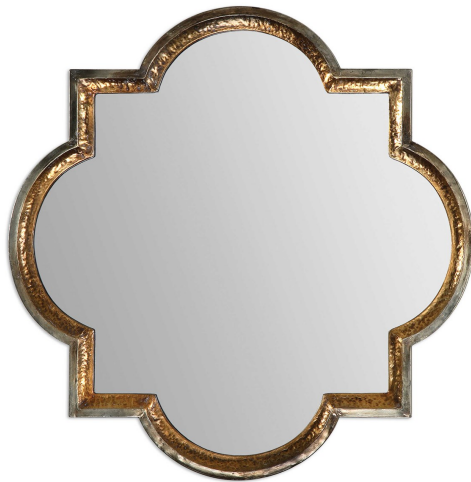

lourosa quatrefoil mirror

\$536.00

Description

hammered metal frame featuring a two toned plated finish in heavily antiqued copper/gold and oxidized silver champagne.

Additional Information

SKU	12862
Dimensions	40 w x 40 h x 2 d (in)