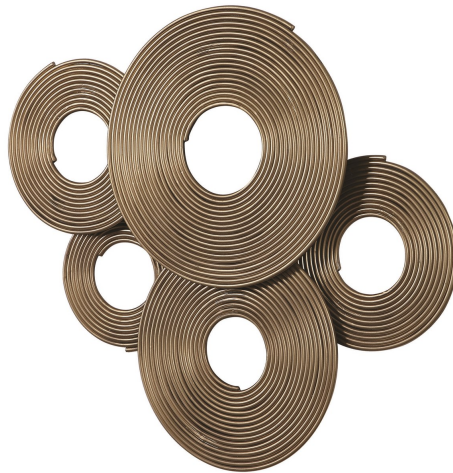

ahmet metal wall decor

\$283.00

Description

a 3-dimensional layering of spiraled iron rings featuring a soft gold finish. may be hung three ways.

Additional Information

SKU	04201
Dimensions	35 w x 27 h x 2 d (in)