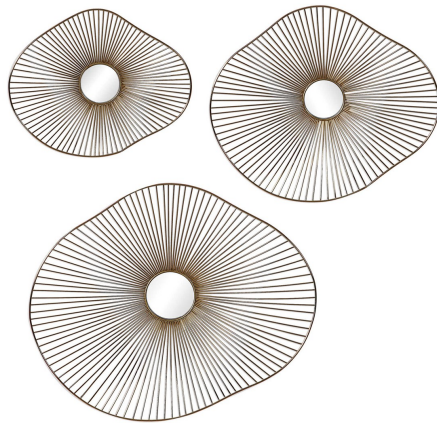

avarie metal wall art, s/3

\$536.00

Description

this contemporary set of 3 metal wall art features 3-dimensional organically curved shapes with radiating metal spokes, finished in a plated gold with mirrored center accents. sizes: sm-16x13x2, med-20x18x3, lg-25x21x3

Additional Information

SKU	04182
Dimensions	25 w x 21 h x 3 d (in)