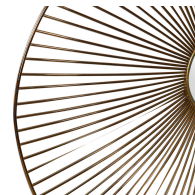

avarie metal wall art, s/3

\$536.00

Description

this contemporary set of 3 metal wall art features 3-dimensional organically curved shapes with radiating metal spokes, finished in a plated gold with mirrored center accents. sizes: sm-16x13x2, med-20x18x3, lg-25x21x3

Additional Information

SKU	04182
Dimensions	25 w x 21 h x 3 d (in)