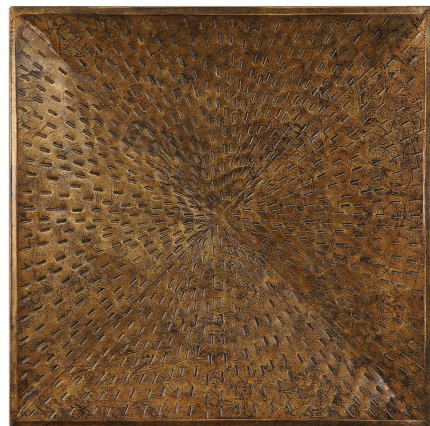

blaise metal wall decor

\$250.00

Description

beveled iron with pierced accents throughout, finished in a hand applied heavily antiqued bronze.

Additional Information

SKU	04170
Dimensions	32 w x 32 h x 3 d (in)