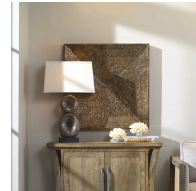

blaise metal wall decor

\$250.00

Description

beveled iron with pierced accents throughout, finished in a hand applied heavily antiqued bronze.

Additional Information

SKU	04170
Dimensions	32 w x 32 h x 3 d (in)