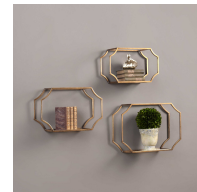

### Description

whimsical, deep shelving units in hand forged iron with a curved, open-framed design finished with lightly antiqued gold leaf and clear glass bottom shelves. great for displaying those special treasures. sizes: sm-16x10x7, med-18x12x7, lg-20x18x7

## Additional Information

SKU	04048
Dimensions	20 w x 18 h x 7 d (in)