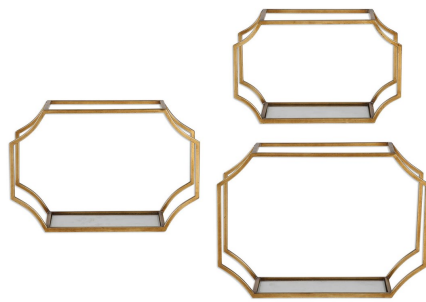

## lindee wall shelves, s/3

\$259.00

### Description

whimsical, deep shelving units in hand forged iron with a curved, open-framed design finished with lightly antiqued gold leaf and clear glass bottom shelves. great for displaying those special treasures. sizes: sm-16x10x7, med-18x12x7, lg-20x18x7

## Additional Information

SKU	04048
Dimensions	20 w x 18 h x 7 d (in)