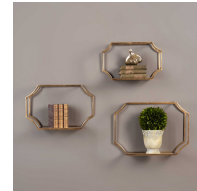

### Description

whimsical, deep shelving units in hand forged iron with a curved, open-framed design finished with lightly antiqued gold leaf and clear glass bottom shelves. great for displaying those special treasures. sizes: sm-16x10x7, med-18x12x7, lg-20x18x7

## Additional Information

SKU	04048
Dimensions	20 w x 18 h x 7 d (in)