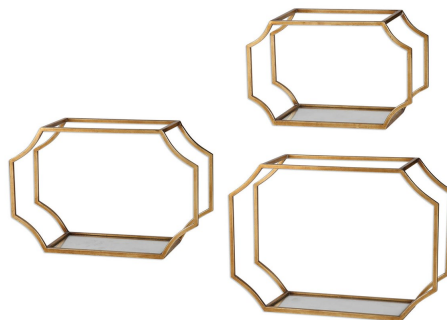

## lindee wall shelves, s/3

\$259.00

### Description

whimsical, deep shelving units in hand forged iron with a curved, open-framed design finished with lightly antiqued gold leaf and clear glass bottom shelves. great for displaying those special treasures. sizes: sm-16x10x7, med-18x12x7, lg-20x18x7

## Additional Information

SKU	04048
Dimensions	20 w x 18 h x 7 d (in)