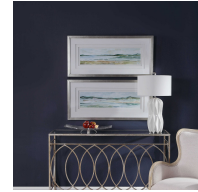

panoramic seascape framed prints, s/2

\$446.00

Description

these watercolor, coastal art prints are completed using soothing tones. shades of green, light blue, cream, white, brown, and sand make up each print. each print is triple matted with spacers in between each mat to create a 3-dimensional effect. champagne silver frames with raised accents complete each piece. each print is placed under protective glass.

Additional Information

SKU	41594
Dimensions	46 w x 22 h x 2 d (in)