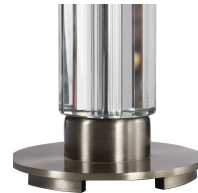

davies table lamp

\$351.00

Description

contemporary in style, this cut crystal table lamp showcases clean lines, accented with lightly antiqued brass plated details. the round hardback drum shade is a white linen fabric.

Additional Information

SKU	26361
Dimensions	33h, shade 10h x 17 dia. (in)