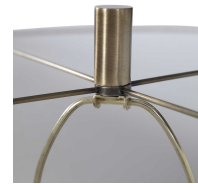

magen floor lamp

\$502.00

Description

transitional in design, this floor lamp features a sleek steel base finished in a dark bronze, accented with antique brass plated details and crystal ornaments. the round hardback shade is a white linen fabric.

Additional Information

SKU	28195-1
Dimensions	70h, shade 10h x 20 dia. (in)