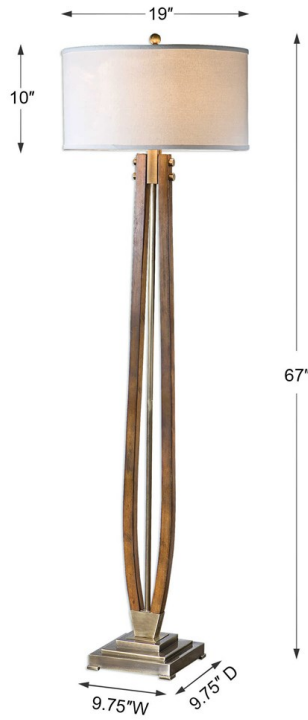

boydton floor lamp

\$608.00

Description

solid wood supports finished in a burnished honey stain, accented with plated, brushed coffee bronze iron details. the round hardback drum shade is a light beige linen fabric with natural slubbing.

Additional Information

| | |
|------------|-------------------------------|
| SKU | 28105 |
| Dimensions | 67h, shade 10h x 19 dia. (in) |