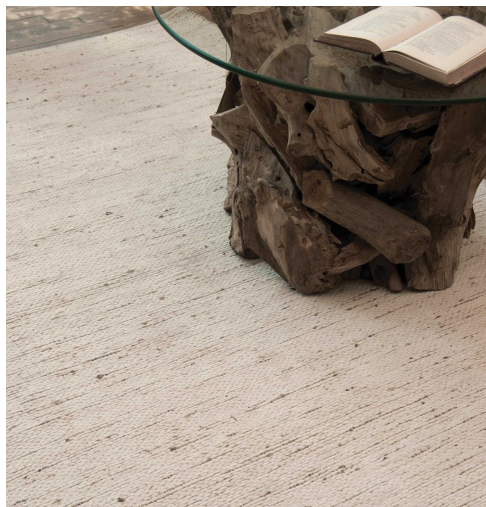

barhara

\$50.00

Description

this reversible rug is hand woven natural hemp and cotton chenille. this rug is not recommended for high traffic areas.

Additional Information

SKU

71000