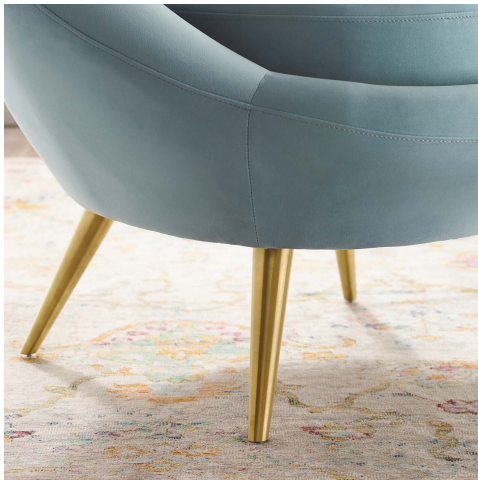

NEED ASSISTANCE OR CUSTOM QUOTE? CALL: 888-507-6631 www.njmodern.com

circuit performance velvet accent chair

\$839.00

Description

relax and enjoy in the circuit modern accent chair. a glamorous update for any living room, entryway, bedroom, lounge area, circuit delivers a luxurious seating experience with soft, stain-resistant performance velvet upholstery, dense foam padding, and four splayed and tapered gold stainless steel legs. this versatile accent chair supports up to 300 lbs. set includes: one - circuit accent chair

Additional Information

SKU	SMODC15620
Dimensions	Overall Product Dimensions: 31.5"L x 33.5"W x 33"H Seat Dimensions: 21"L x 20"W x 19.5"H Leg Dimensions: 8"H