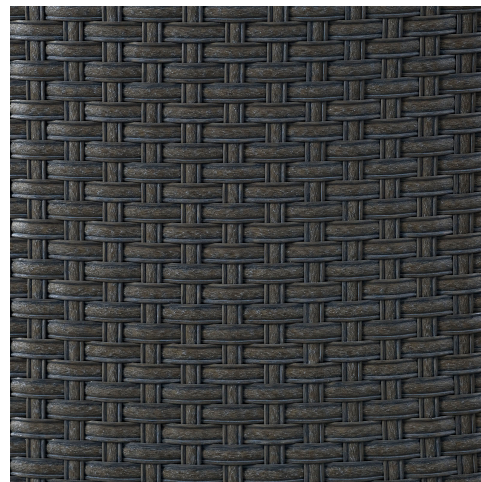

NEED ASSISTANCE OR CUSTOM QUOTE? CALL: 888-507-6631 www.njmodern.com

sojourn 9 piece outdoor patio sunbrella dining set

\$3,148.00

Description

outfit your patio with an imaginative sojourn outdoor patio furniture series. the sojourn patio dining collection offers a robust seating experience that easily rearranges according to usage. outfitted with industry-leading sunbrella fabric cushions, synthetic rattan weave, uv protection, powder-coated aluminum frame, immensely enjoy your outdoor time with an outdoor dining series that enhances patio, backyard, or poolside areas. this installment of the series is an outdoor patio dining set. set includes: eight - sojourn dining armchair one - sojourn 82" dining table

Additional Information

SKU	SMODC13289
Dimensions	Overall Armchair Dimensions: 25.5"L x 24.5"W x 34.5"H Seat Dimensions: 19.5"L x 19"W x 16.5"H Armrest Dimensions: 25.5"H Backrest Dimensions: 18"H Armrest Height from Seat: 9"H Base Dimensions: 23"L x 21.5"W Overall Dining Table Dimensions: 39.5"L x 82.5"W x 29.5"H Floor to Underside of Table: 27.5"H Base Dimensions: 39.5"L x 82.5"W Overall Product Dimensions: 90.5"L x 133.5"W x 34.5"H