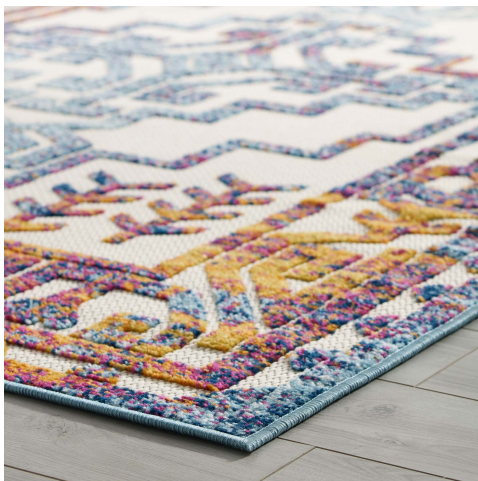

NEED ASSISTANCE OR CUSTOM QUOTE? CALL: 888-507-6631 www.njmodern.com

reflect nyssa distressed geometric southwestern aztec 8x10 indoor/outdoor area rug

\$281.00

Description

make a sophisticated statement with the nyssa distressed geometric southwestern aztec indoor and outdoor area rug from the reflect collection. patterned with a distressed geometric design, nyssa is a durable machine-woven polypropylene sisal rug. featuring a southwestern aztec design with a low two-tier pile weave and gripping rubber bottom, this all-weather area rug is a perfect addition to the outdoor patio, porch, deck, or inside the house in the living room, bedroom, kitchen, or dining room. nyssa is a pet and family-friendly, fade and stain resistant rug with easy maintenance. hose down or vacuum periodically. create a contemporary play area for kids and pets in high-traffic areas while protecting your floor from spills and heavy furniture with this carefree decor solution. set includes: one - reflect nyssa distressed geometric southwestern aztec 8x10 indoor and outdoor area rug

Additional Information

SKU	SMODC18275
Dimensions	Overall Product Dimensions: 122"L x 94.5"W x 0.5"H