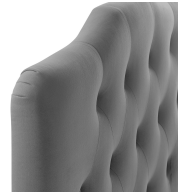

NEED ASSISTANCE OR CUSTOM QUOTE? CALL: 888-507-6631 www.njmodern.com

annabel twin diamond tufted performance velvet headboard

\$209.00

Description

Follow the gentle curves and winsome style of the Annabel diamond tufted performance velvet twin headboard. Annabel features elegant diamond tufting within a slightly curved silhouette for plush vintage glamour and ageless charm. A delightful focal point for a kid's bedroom, guest room, or dorm, this upholstered velvet headboard for twin bed frames provides a soft, stain-resistant update for luxurious comfort while relaxing, reading, or conversing in bed. Solidly constructed from plywood and fiberboard with dense foam padding, this twin size velvet headboard comes with five mounting positions that are height adjustable from 45" - 52.5". Set includes: one - Annabel twin diamond tufted headboard

Additional Information

SKU	SMODC17872
Dimensions	Overall Product Dimensions: 4"L x 39.5"W x 27.5"H Floor to Top of Headboard: 58"H Floor to Bottom of Headboard: 30.5"H