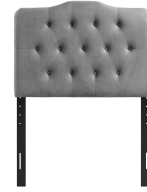

NEED ASSISTANCE OR CUSTOM QUOTE? CALL: 888-507-6631 www.njmodern.com

annabel twin diamond tufted performance velvet headboard

\$209.00

Description

Follow the gentle curves and winsome style of the Annabel diamond tufted performance velvet twin headboard. Annabel features elegant diamond tufting within a slightly curved silhouette for plush vintage glamour and ageless charm. A delightful focal point for a kid's bedroom, guest room, or dorm, this upholstered velvet headboard for twin bed frames provides a soft, stain-resistant update for luxurious comfort while relaxing, reading, or conversing in bed. Solidly constructed from plywood and fiberboard with dense foam padding, this twin size velvet headboard comes with five mounting positions that are height adjustable from 45" - 52.5". Set includes: one - Annabel twin diamond tufted headboard

Additional Information

SKU	SMODC17872
Dimensions	Overall Product Dimensions: 4"L x 39.5"W x 27.5"H Floor to Top of Headboard: 58"H Floor to Bottom of Headboard: 30.5"H