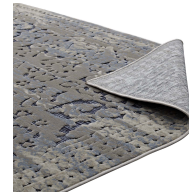

NEED ASSISTANCE OR CUSTOM QUOTE? CALL: 888-507-6631 www.njmodern.com

margarida distressed vintage turkish 8x10 area rug

\$497.00

Description

make a sophisticated statement with the margarida distressed vintage turkish area rug. patterned with an ornate update of a classic design, margarida is a durable machine-woven polypropylene and soft velvety chenille yarn blend rug that offers wide-ranging support. complete with a gripping rubber bottom, margarida enhances traditional and contemporary modern decors while outlasting everyday use. featuring a vintage floral lattice design with a two-tier low-pile weave, the area rug is a perfect addition to the living room, bedroom, entryway, kitchen, dining room or family room. margarida is a family-friendly stain resistant rug with easy maintenance. vacuum regularly and spot clean with diluted soap or detergent as needed. create a comfortable play area for kids and pets while protecting your floor from spills and heavy furniture with this carefree decor update for high traffic areas of your home. set includes: one - margarida distressed vintage turkish 8x10 area rug

Additional Information

SKU	SMODC17999
Dimensions	Overall Product Dimensions: 122"L x 94.5"W x 0.5"H