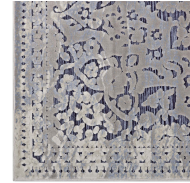

NEED ASSISTANCE OR CUSTOM QUOTE? CALL: 888-507-6631 www.njmodern.com

margarida distressed vintage turkish 8x10 area rug

\$497.00

Description

make a sophisticated statement with the margarida distressed vintage turkish area rug. patterned with an ornate update of a classic design, margarida is a durable machine-woven polypropylene and soft velvety chenille yarn blend rug that offers wide-ranging support. complete with a gripping rubber bottom, margarida enhances traditional and contemporary modern decors while outlasting everyday use. featuring a vintage floral lattice design with a two-tier low-pile weave, the area rug is a perfect addition to the living room, bedroom, entryway, kitchen, dining room or family room. margarida is a family-friendly stain resistant rug with easy maintenance. vacuum regularly and spot clean with diluted soap or detergent as needed. create a comfortable play area for kids and pets while protecting your floor from spills and heavy furniture with this carefree decor update for high traffic areas of your home. set includes: one - margarida distressed vintage turkish 8x10 area rug

Additional Information

SKU	SMODC17999
Dimensions	Overall Product Dimensions: 122"L x 94.5"W x 0.5"H