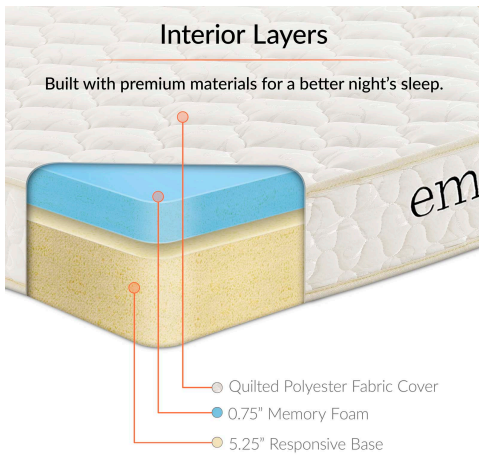

emma 6" twin mattress foam set of 2

\$465.00

The Emma mattress comes vacuum-packed, rolled and sealed in a small portable box.

Description

introducing an affordable boxed bed solution, emma features a 0.75 inch top layer of memory foam, 5.25 inch dense layer of responsive foam, and a quilted polyester fabric cover with stitched padding for an extra layer of comfort. the perfect solution for guest or kid rooms, emma easily stores away when not in use and comes compressed, vacuum-packed, rolled, and sealed in a small portable box. foam meets fire resistant standards and fully decompresses in about 2 hours during the summer, and 72 hours during the winter. set includes: two - emma twin mattress

Additional Information

SKU	SMODC17793
Dimensions	Overall Mattress Dimensions: 75"L x 39"W x 6"H Overall Product Dimensions: 75"L x 39"W x 12"H