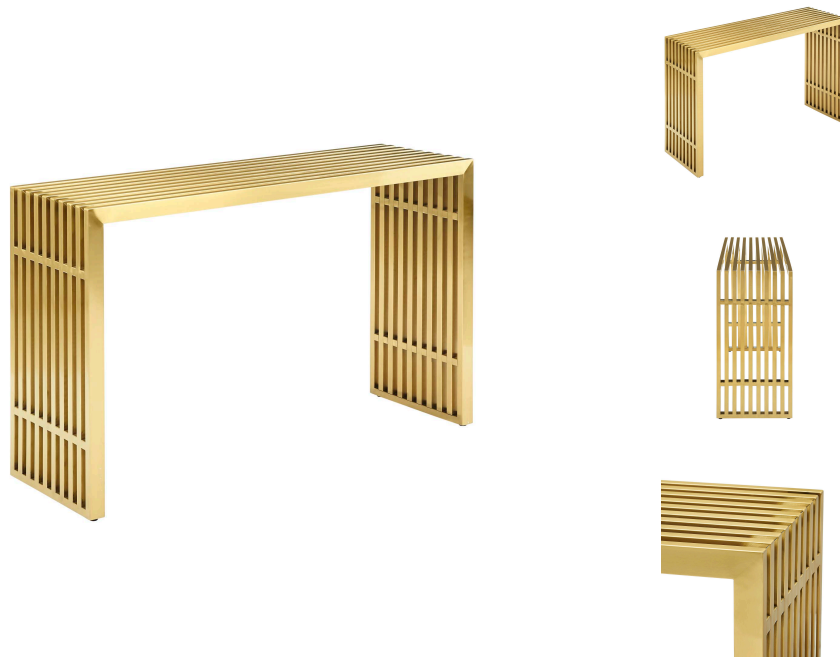

## gridiron stainless steel console table

\$895.00

### Description

straight lines were once deemed the realm of strict logic. this conduit design accomplishes something quite profound. it blends linear components with a stylish gold-colored stainless steel tubular effect. modernism used to be about extremes. wild shapes and patterns that dont dare resemble its predecessors. weve reached an age of maturity of sorts. we appreciate style, but all the more, we respect those designs that represent a blending of cultures. the gridiron tubular stainless steel console table is famous not for its radical shape, but for the strategic transcendence that it provides. gridiron is perfect for reception rooms, living and lounge areas, and any other place in need of transformation. comes fully assembled. set includes: one - gridiron console table

## Additional Information

SKU	SMODC14816
Dimensions	Overall Product Dimensions: 46.5"L x 15"W x 29"H