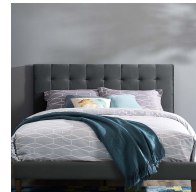

NEED ASSISTANCE OR CUSTOM QUOTE? CALL: 888-507-6631 www.njmodern.com

paisley tufted king and california king upholstered performance velvet headboard

\$230.00

Description

enjoy simple elegance with the square-patterned design of paisley. featuring timeless biscuit tufting, paisley updates the guest bedroom or master suite with charming appeal. a stylish king or cali / california king headboard, paisley is made of soft, stain resistant performance velvet covering a durable fiberboard and plywood frame with dense foam padding. solidly constructed with extra wide black-stained wood post legs that fit either king or california king bed frames, choose from three mounting positions with this tall, padded headboard that ranges from 46 - 54 inches in height. the paisley king or cali / california king headboard is a lavish addition that offers quality support while reclining and relaxing. set includes: one - paisley tufted king and california king headboard

Additional Information

SKU	SMODC17306
Dimensions	Overall Product Dimensions: 79.5"L x 3"W x 46 - 54"H Floor to Top of Headboard: 46 - 54"H Floor to Bottom of Headboard: 19.5 - 27.5"H