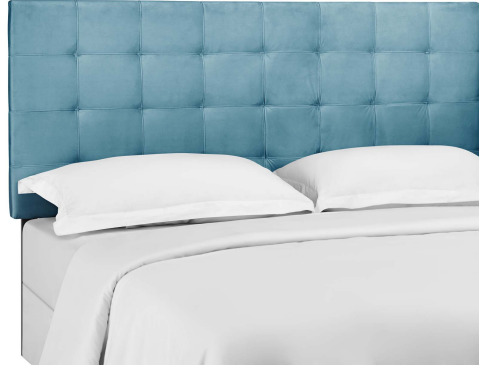

NEED ASSISTANCE OR CUSTOM QUOTE? CALL: 888-507-6631 www.njmodern.com

paisley tufted king and california king upholstered performance velvet headboard

\$230.00

Description

enjoy simple elegance with the square-patterned design of paisley. featuring timeless biscuit tufting, paisley updates the guest bedroom or master suite with charming appeal. a stylish king or cali / california king headboard, paisley is made of soft, stain resistant performance velvet covering a durable fiberboard and plywood frame with dense foam padding. solidly constructed with extra wide black-stained wood post legs that fit either king or california king bed frames, choose from three mounting positions with this tall, padded headboard that ranges from 46 - 54 inches in height. the paisley king or cali / california king headboard is a lavish addition that offers quality support while reclining and relaxing. set includes: one - paisley tufted king and california king headboard

Additional Information

SKU	SMODC17306
Dimensions	Overall Product Dimensions: 79.5"L x 3"W x 46 - 54"H Floor to Top of Headboard: 46 - 54"H Floor to Bottom of Headboard: 19.5 - 27.5"H