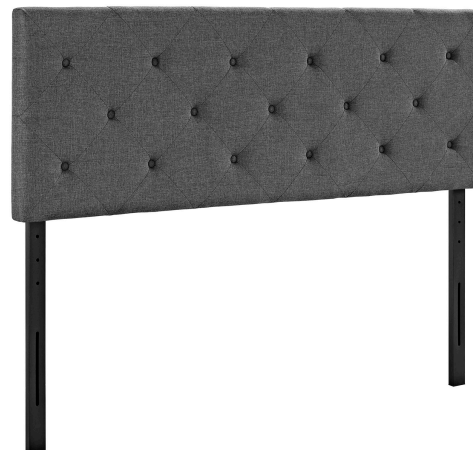

terisa king upholstered fabric headboard

\$219.00

Description

enhance your decor with the distinguished modway terisa button tufted linen fabric upholstered king headboard. magnificently adorned with deep button tufting and a diamond-patterned trim, terisa king headboard comes finely upholstered in polyester, a solid wood frame, adjustable wood legs, and dense foam padding for ultimate support. rejoice with a contemporary design that exceptionally compliments your bedroom decor and fits most king or california king beds. set includes: one - terisa king headboard

Additional Information

SKU	SMODC16892
Dimensions	Overall Product Dimensions: 3"L x 79.5"W x 47.5"H