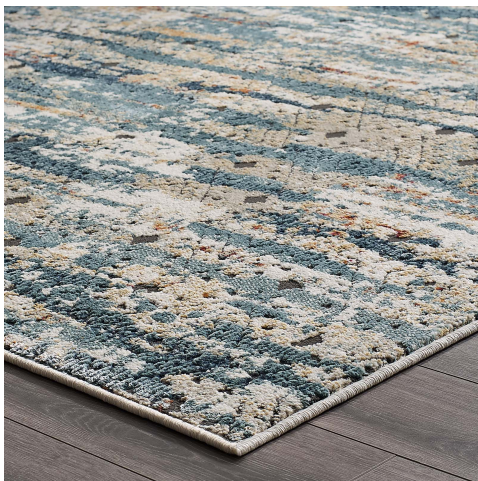

NEED ASSISTANCE OR CUSTOM QUOTE? CALL: 888-507-6631 www.njmodern.com

tribute eisley rustic distressed transitional diamond lattice 5x8 area rug

\$245.00

Description

make a sophisticated statement with the eisley rustic distressed transitional diamond lattice area rug from the tribute collection. patterned with a vintage lattice design, eisley is a durable machine-woven frise polypropylene rug that offers wide-ranging support. complete with a gripping rubber bottom, eisley enhances traditional and contemporary modern decors while outlasting everyday use. featuring a detailed diamond lattice design with a high density low pile weave and subtle distressed effect, this non-shedding area rug is a perfect addition to the living room, bedroom, entryway, kitchen, dining room or family room. eisley is a pet and family-friendly stain resistant rug with easy maintenance. vacuum regularly and spot clean with diluted soap or detergent as needed. create a comfortable play area for kids and pets while protecting your floor from spills and heavy furniture with this carefree decor update for high traffic areas of your home. set includes: one - tribute eisley rustic distressed transitional diamond lattice 5x8 area rug

Additional Information

SKU	SMODC18302
Dimensions	Overall Product Dimensions: 90.5"L x 63"W x 0.5"H