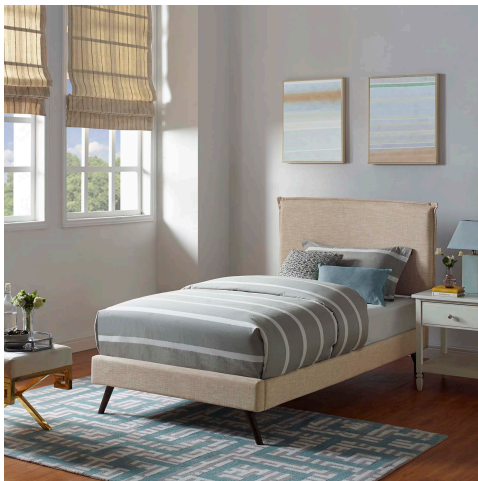

amaris twin fabric platform bed with round splayed legs

\$0.00

Description

accelerate your bedroom decor with the amaris platform bed. made with a solid wood frame upholstered in polyester fabric, amaris features tapered wood legs, plastic foot glides, stylish headboard, and ten sturdy wood slats with a centered supporting bar and two support legs for enhanced stability. due to the wooden slat support system, the use of a box spring is unnecessary. amaris supports memory foam mattresses such as our aveline series. perfect for mid-century modern, minimalist and contemporary bedrooms. mattress not included. assembly required. set includes: one - camille twin headboard one - loryn twin bed frame with round tapered legs

Additional Information

SKU	SMODC17436
Dimensions	Overall Product Dimensions: 80.5"L x 42.5"W x 41.5 - 49"H Long Board Dimenions: 76"L x 6"W x 1"H Short Board Dimensions: 42.5"L x 6"W x 2.5"H Overall Headboard Dimensions: 3"L x 46"W x 41.5 - 49"H