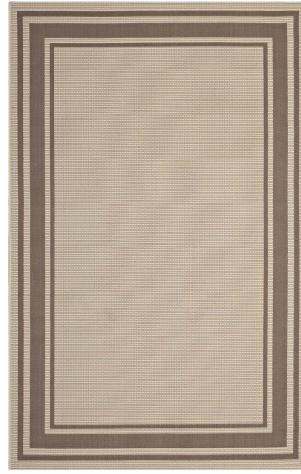

NEED ASSISTANCE OR CUSTOM QUOTE? CALL: 888-507-6631 www.njmodern.com

rim solid border 8x10 indoor and outdoor area rug

\$264.00

Description

make a sophisticated statement with the rim solid border borderline indoor and outdoor area rug. patterned with an elegant design, rim is a durable and soft machine-woven polypropylene rug that offers wide-ranging support. featuring a linear design with a low pile weave and gripping rubber bottom, this all-weather area rug is a perfect addition to the outdoor patio, porch, deck, or inside the house in the living room, bedroom, kitchen or dining room. rim is a family-friendly fade and stain resistant rug with easy maintenance. hose down or vacuum periodically. create a contemporary play area for kids and pets in high-traffic areas while protecting your floor from spills and heavy furniture with this carefree decor solution. set includes: one - rim solid border borderline 8x10 indoor and outdoor area rug

Additional Information

SKU	SMODC18104
Dimensions	Overall Product Dimensions: 122"L x 94.5"W x 0.5"H