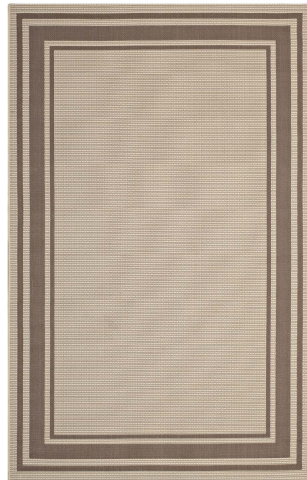

NEED ASSISTANCE OR CUSTOM QUOTE? CALL: 888-507-6631 www.njmodern.com

rim solid border 8x10 indoor and outdoor area rug

\$264.00

Description

make a sophisticated statement with the rim solid border borderline indoor and outdoor area rug. patterned with an elegant design, rim is a durable and soft machine-woven polypropylene rug that offers wide-ranging support. featuring a linear design with a low pile weave and gripping rubber bottom, this all-weather area rug is a perfect addition to the outdoor patio, porch, deck, or inside the house in the living room, bedroom, kitchen or dining room. rim is a family-friendly fade and stain resistant rug with easy maintenance. hose down or vacuum periodically. create a contemporary play area for kids and pets in high-traffic areas while protecting your floor from spills and heavy furniture with this carefree decor solution. set includes: one - rim solid border borderline 8x10 indoor and outdoor area rug

Additional Information

SKU	SMODC18104
Dimensions	Overall Product Dimensions: 122"L x 94.5"W x 0.5"H