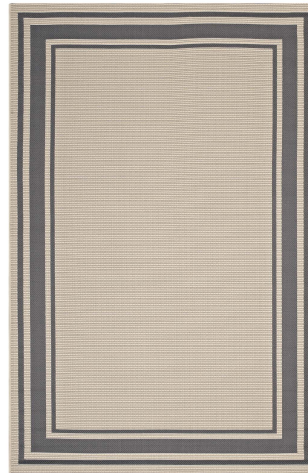

NEED ASSISTANCE OR CUSTOM QUOTE? CALL: 888-507-6631 www.njmodern.com

rim solid border 5x8 indoor and outdoor area rug

\$132.00

Description

make a sophisticated statement with the rim solid border borderline indoor and outdoor area rug. patterned with an elegant design, rim is a durable and soft machine-woven polypropylene rug that offers wide-ranging support. featuring a linear design with a low pile weave and gripping rubber bottom, this all-weather area rug is a perfect addition to the outdoor patio, porch, deck, or inside the house in the living room, bedroom, kitchen or dining room. rim is a family-friendly fade and stain resistant rug with easy maintenance. hose down or vacuum periodically. create a contemporary play area for kids and pets in high-traffic areas while protecting your floor from spills and heavy furniture with this carefree decor solution. set includes: one - rim solid border borderline 5x8 indoor and outdoor area rug

Additional Information

SKU	SMODC18103
Dimensions	Overall Product Dimensions: 90.5"L x 63"W x 0.5"H