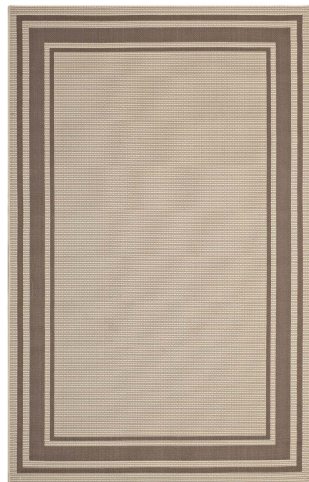

NEED ASSISTANCE OR CUSTOM QUOTE? CALL: 888-507-6631 www.njmodern.com

rim solid border 5x8 indoor and outdoor area rug

\$132.00

Description

make a sophisticated statement with the rim solid border borderline indoor and outdoor area rug. patterned with an elegant design, rim is a durable and soft machine-woven polypropylene rug that offers wide-ranging support. featuring a linear design with a low pile weave and gripping rubber bottom, this all-weather area rug is a perfect addition to the outdoor patio, porch, deck, or inside the house in the living room, bedroom, kitchen or dining room. rim is a family-friendly fade and stain resistant rug with easy maintenance. hose down or vacuum periodically. create a contemporary play area for kids and pets in high-traffic areas while protecting your floor from spills and heavy furniture with this carefree decor solution. set includes: one - rim solid border borderline 5x8 indoor and outdoor area rug

Additional Information

SKU	SMODC18103
Dimensions	Overall Product Dimensions: 90.5"L x 63"W x 0.5"H