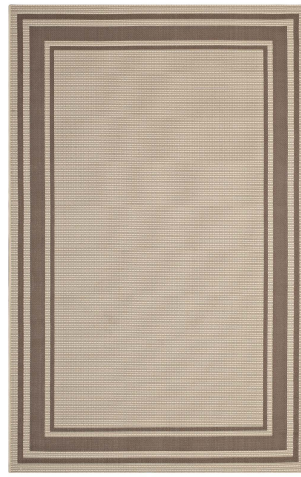

NEED ASSISTANCE OR CUSTOM QUOTE? CALL: 888-507-6631 www.njmodern.com

rim solid border 5x8 indoor and outdoor area rug

\$132.00

Description

make a sophisticated statement with the rim solid border borderline indoor and outdoor area rug. patterned with an elegant design, rim is a durable and soft machine-woven polypropylene rug that offers wide-ranging support. featuring a linear design with a low pile weave and gripping rubber bottom, this all-weather area rug is a perfect addition to the outdoor patio, porch, deck, or inside the house in the living room, bedroom, kitchen or dining room. rim is a family-friendly fade and stain resistant rug with easy maintenance. hose down or vacuum periodically. create a contemporary play area for kids and pets in high-traffic areas while protecting your floor from spills and heavy furniture with this carefree decor solution. set includes: one - rim solid border borderline 5x8 indoor and outdoor area rug

Additional Information

SKU	SMODC18103
Dimensions	Overall Product Dimensions: 90.5"L x 63"W x 0.5"H