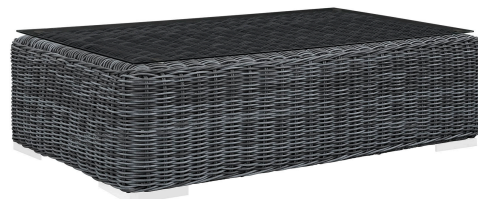

NEED ASSISTANCE OR CUSTOM QUOTE? CALL: 888-507-6631 www.njmodern.com

summon 8 piece outdoor patio sunbrella sectional set

\$6,319.00

Description

experience the outdoors with exceptional comfort and quality. summon outdoor patio sectional sofa set offers an exquisite two-tone synthetic rattan weave, plush all-weather cushions with industry-leading sunbrella fabric, uv protection, and a sturdy powder-coated aluminum frame. featuring an elegant modern look, summon patio sectional sofa set is part of an avant-garde outdoor sectional series well-equipped for enhancing patio, backyard, or poolside gatherings. this installment of the series is an outdoor patio furniture set with coffee table. set includes: one - summon rattan outdoor patio coffee table one - summon rattan outdoor patio loveseat two - summon rattan outdoor patio armchairs two - summon rattan outdoor patio ottomans two - summon rattan outdoor patio side tables

Additional Information

| | |
|------------|--|
| SKU | SMODC13481 |
| Dimensions | Overall Product Dimensions: 57.5"L x 165"W x 25"H Overall Armchair Dimensions: 35"L x 35"W x 25"H Overall Loveseat Dimensions: 63"L x 35"W x 25"H Overall Coffee Table Dimensions: 23.5"L x 43.5"W x 12"H Overall Side Table Dimensions: 17.5"L x 17.5"W x 17.5"H Overall Ottoman Dimensions: 21.5"L x 26"W x 12"H |