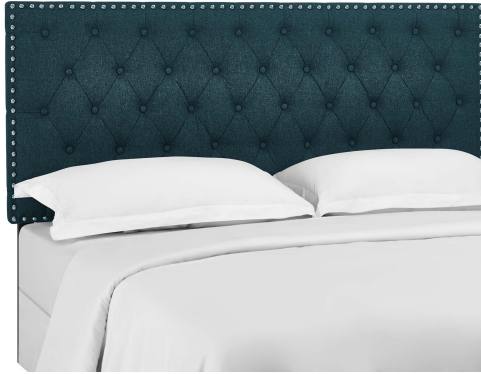

helena tufted king and california king upholstered linen fabric headboard

\$344.00

Description

fuse graceful majesty with the timeless style of helena. made of a durable fiberboard and plywood frame covered in soft upholstered linen fabric, enjoy peaceful nights with a tall headboard perfect for reading, conversing and reclining in bed. able to mount in three positions at heights ranging from 46 to 54 inches, helena features an inset metal nailhead trim and classic button-tufting. positioned on extra wide black-stained wood post legs, helena fits king or cali / california king bed frames. this stylish headboard for the master suite or guest bedroom is a welcome complement to contemporary, modern, or farmhouse bedroom decor. set includes: one - helena tufted king and california king headboard

Additional Information

SKU	SMODC17326
Dimensions	Overall Product Dimensions: 79.5"L x 3"W x 46 - 54"H Floor to Top of Headboard: 46 - 54"H Floor to Bottom of Headboard: 19.5 - 27.5"H