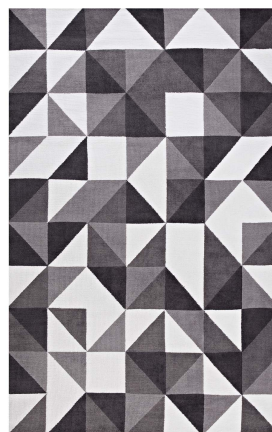

NEED ASSISTANCE OR CUSTOM QUOTE? CALL: 888-507-6631 www.njmodern.com

kahula geometric triangle mosaic 5x8 area rug

\$241.00

Description

make a sophisticated statement with the kahula geometric triangle mosaic area rug. patterned with an elegant modern design, kahula is a soft machine-woven polyester microfiber rug that offers wide-ranging support and an exquisitely plush and cozy feeling underfoot. complete with a jute fabric bottom, kahula enhances traditional and contemporary modern decors while outlasting everyday use. featuring a stylish trellis design with a high density weave, this non-shedding area rug is the perfect addition to a living room, bedroom, entryway, kitchen, dining room, or family room. kahula is a family-friendly stain resistant rug with easy maintenance. vacuum regularly and spot clean with diluted soap or detergent as needed. create a comfortable play area for kids and pets while protecting your floors with this carefree decor update for your home. set includes: one - kahula geometric triangle mosaic 5x8 area rug

Additional Information

SKU	SMODC17933
Dimensions	Overall Product Dimensions: 96"L x 60"W x 0.5"H