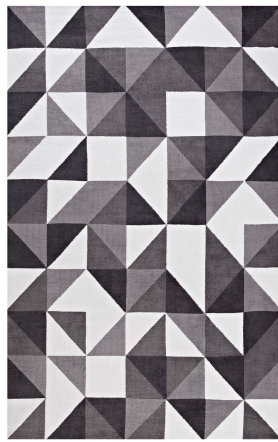

NEED ASSISTANCE OR CUSTOM QUOTE? CALL: 888-507-6631 www.njmodern.com

kahula geometric triangle mosaic 5x8 area rug

\$241.00

Description

make a sophisticated statement with the kahula geometric triangle mosaic area rug. patterned with an elegant modern design, kahula is a soft machine-woven polyester microfiber rug that offers wide-ranging support and an exquisitely plush and cozy feeling underfoot. complete with a jute fabric bottom, kahula enhances traditional and contemporary modern decors while outlasting everyday use. featuring a stylish trellis design with a high density weave, this non-shedding area rug is the perfect addition to a living room, bedroom, entryway, kitchen, dining room, or family room. kahula is a family-friendly stain resistant rug with easy maintenance. vacuum regularly and spot clean with diluted soap or detergent as needed. create a comfortable play area for kids and pets while protecting your floors with this carefree decor update for your home. set includes: one - kahula geometric triangle mosaic 5x8 area rug

Additional Information

SKU	SMODC17933
Dimensions	Overall Product Dimensions: 96"L x 60"W x 0.5"H