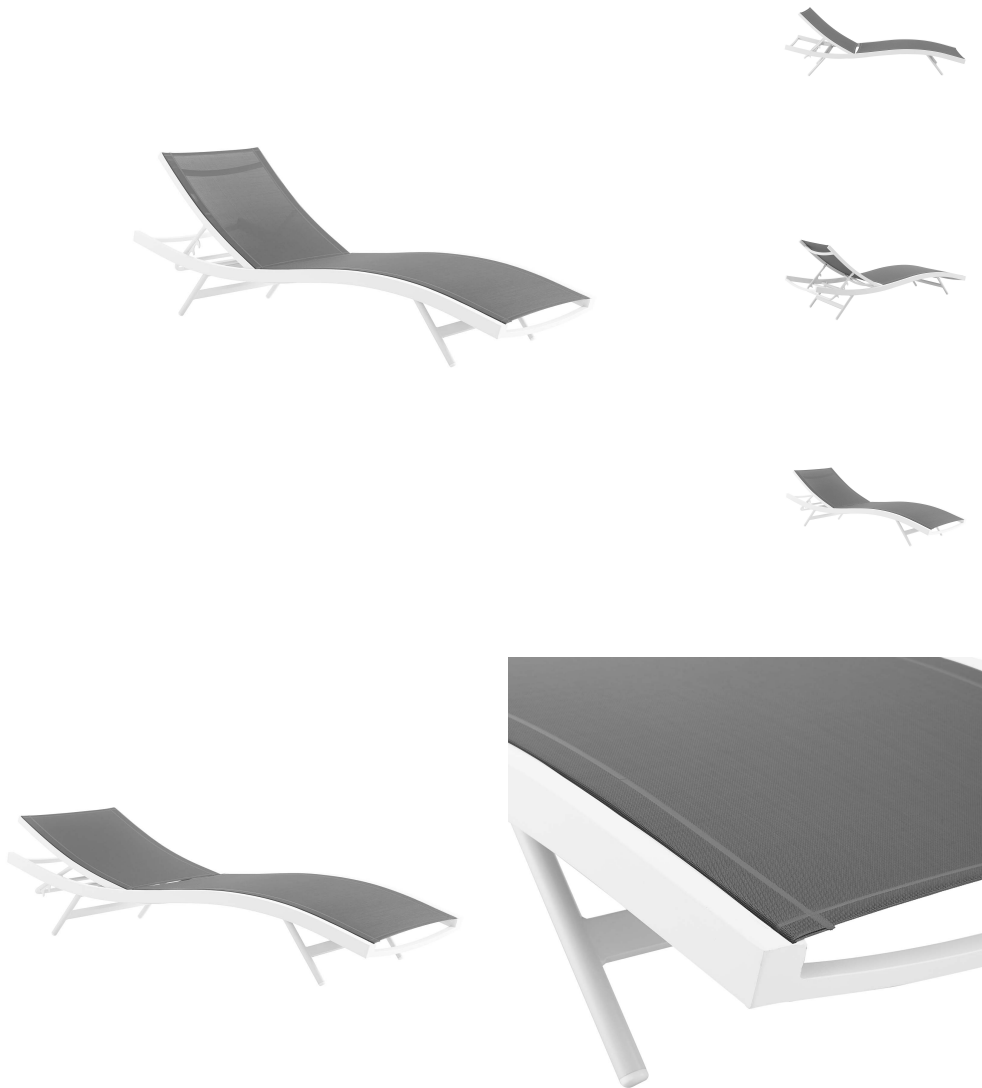

NEED ASSISTANCE OR CUSTOM QUOTE? CALL: 888-507-6631 www.njmodern.com

glimpse outdoor patio mesh chaise lounge chair

\$598.00

Description

enjoy warm sunshine and serene relaxation with the glimpse outdoor patio chaise lounge chair. a contemporary update to your outdoor living space, glimpse comes with a breathable textilene mesh seat for ergonomic comfort and support, a long-lasting, powder-coated aluminum frame, and non-marking foot caps. sit back and relax as you choose from four height adjustable recline positions. perfect for the backyard, patio, or poolside, this outdoor lounge features sweeping lines, splayed legs, and a fresh, modern aesthetic. chaise lounge weight capacity: 331 lbs. set includes: one - glimpse chaise lounge chair

Additional Information

SKU	SMODCI5230
Dimensions	Overall Product Dimensions: 78"L x 25"W x 32"H Lowest Seat Height: 15"H