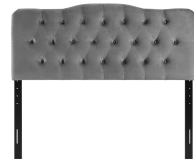

annabel queen diamond tufted performance velvet headboard

\$252.00

Description

Follow the gentle curves and winsome style of the Annabel Diamond Tufted Performance Velvet Queen Headboard. Annabel features elegant diamond tufting within a slightly curved silhouette for plush vintage glamour and ageless charm. A delightful focal point for any master suite or guest room, this upholstered velvet headboard for queen bed frames provides a soft, stain-resistant update for luxurious comfort while relaxing, reading, or conversing in bed. Solidly constructed from plywood and fiberboard with dense foam padding, this queen size velvet headboard comes with five mounting positions that are height adjustable from 45" - 52.5". Set includes: one - Annabel Queen Diamond Tufted Headboard

Additional Information

SKU	SMODC17887
Dimensions	Overall Product Dimensions: 3.5"L x 62"W x 25.5"H Floor to Top of Headboard: 48.5 - 56"H Floor to Bottom of Headboard: 23 - 30.5"H