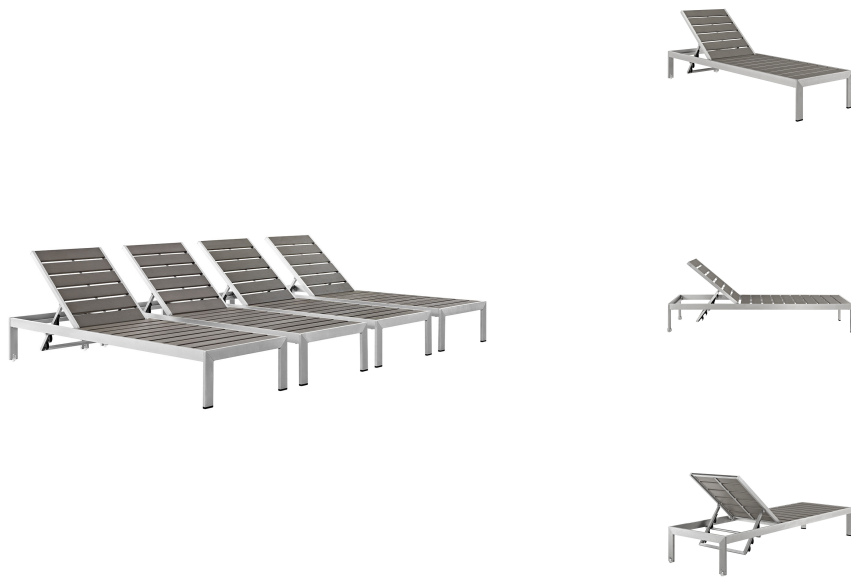

NEED ASSISTANCE OR CUSTOM QUOTE? CALL: 888-507-6631 www.njmodern.com

shore chaise outdoor patio aluminum set of 4

\$2,184.00

Description

maintain clean lines with the shore outdoor patio chaise lounge chair set. strong and durable, relax as you choose from four available recline positions or sunbathe while lying flush. made with an anodized brushed aluminum frame and tone-on-tone grays, shore outdoor sun lounge is a breeze to assemble, comes with clear wheels for easy mobility on the top end, and non-marking black plastic foot caps under the bottom two support legs. chic and minimalist, the shore patio chaise lounge chair is a piece built to last with the comfort and versatility you've been looking for in an outdoor lounge. set includes: four - shore chaise

<https://njmodern.com/shore-chaise-outdoor-patio-aluminum-set-of-4-2.html>

Additional Information

SKU	SMODC13690
Dimensions	Overall Product Dimensions: 76"L x 25"W x 12"H Overall Chaise Dimensions: 76"L x 25"W x 12"H Chair Height: 12 - 22"H Seat Height: 12"H Backrest Height: 10"H