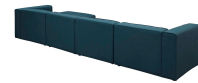

# mingle 5 piece upholstered fabric sectional sofa set

\$3,252.00

## Description

kick back and relax with mingle. designed to wash away the hindrances that obstruct visual space, mingle comes expansively designed with generous seating and dense foam padding that allows for just the right amount of give. mingle easily positions according to the needs of the moment and features richly textured polyester with elegant piping and plastic legs for steady support. host animated living or lounge room get-togethers with a modular sectional seating assortment perfect for contemporary modern decors. set includes: one - left facing mingle armchair one - mingle ottoman one - right facing mingle armchair two - mingle armless

## Additional Information

SKU	SMODC14434
Dimensions	Overall Product Dimensions: 74.5"L x 156"W x 27"H Seat Dimensions: 25"L x 34.5"W x 15.5"H Armrest Dimensions: 28.5"L x 9"W x 27"H Armrest Height from Seat: 12"H Backrest Dimensions: 8.5"L x 34.5"W x 12"H Base Dimensions: 37"L x 43.5"W Overall Ottoman Dimensions: 37"L x 37"W x 15.5"H