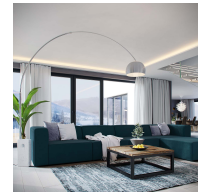

# mingle 5 piece upholstered fabric sectional sofa set

\$3,252.00

## Description

kick back and relax with mingle. designed to wash away the hindrances that obstruct visual space, mingle comes expansively designed with generous seating and dense foam padding that allows for just the right amount of give. mingle easily positions according to the needs of the moment and features richly textured polyester with elegant piping and plastic legs for steady support. host animated living or lounge room get-togethers with a modular sectional seating assortment perfect for contemporary modern decors. set includes: one - left facing mingle armchair one - mingle ottoman one - right facing mingle armchair two - mingle armless