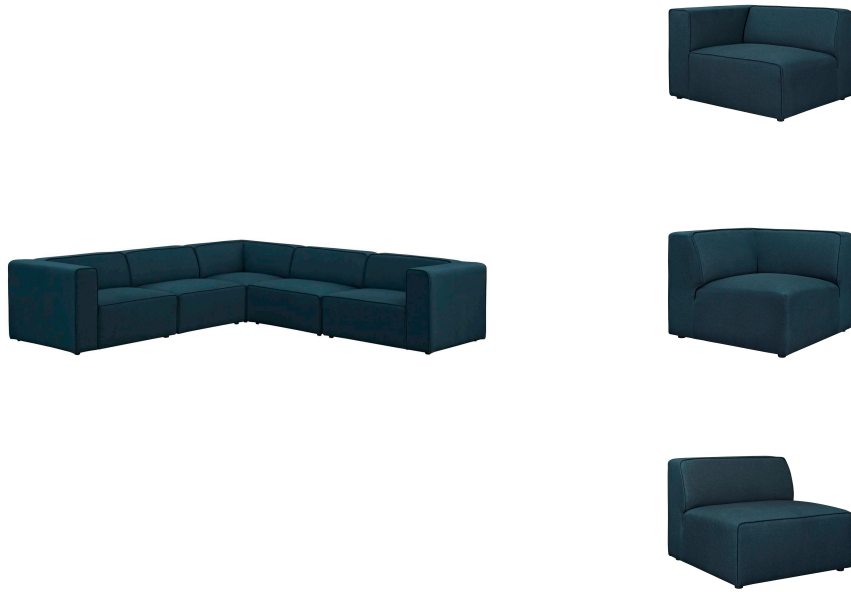

NEED ASSISTANCE OR CUSTOM QUOTE? CALL: 888-507-6631 www.njmodern.com

mingle 5 piece upholstered fabric sectional sofa set

\$3,461.00

Description

kick back and relax with mingle. designed to wash away the hindrances that obstruct visual space, mingle comes expansively designed with generous seating and dense foam padding that allows for just the right amount of give. mingle easily positions according to the needs of the moment and features richly textured polyester with elegant piping and plastic legs for steady support. host animated living or lounge room get-togethers with a modular sectional seating assortment perfect for contemporary modern decors. set includes: one - left facing mingle armchair one - mingle corner sofa one - right facing mingle armchair two - mingle armless

Additional Information

SKU	SMODC14438
Dimensions	Overall Product Dimensions: 115"L x 115"W x 27"H Seat Dimensions: 25"L x 34.5"W x 15.5"H Armrest Dimensions: 28.5"L x 9"W x 27"H Armrest Height from Seat: 12"H Backrest Dimensions: 8.5"L x 34.5"W x 12"H Base Dimensions: 37"L x 43.5"W Overall Corner Sofa Dimensions: 37"L x 37"W x 27"H