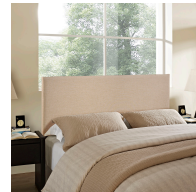

NEED ASSISTANCE OR CUSTOM QUOTE? CALL: 888-507-6631 www.njmodern.com

region queen upholstered headboard

\$156.00

Description

enhance your bed of choice with a spaciouly designed modway region linen fabric upholstered queen headboard. region queen headboard captures the expansive moments of restful nights with an elegance that doesnt detract from the simplicity of the design. made of particleboard with solid wood poles and fine linen fabric upholstery, rejoice with a contemporary design that admirably complements your contemporary decor and most queen beds. set includes: one - region queen headboard

Additional Information

| SKU | SMODC16774 |
|------------|---|
| Dimensions | <p>Overall Product Dimensions: 3"L x 62"W x 48"H Bedframe Mounting Location: 4.5 - 8.5"H Mounting Location A - Height to Top of Headboard: 47.5"H Mounting Location A - Height to Bottom of Headboard: 25"H Mounting Location B - Height to Top of Headboard: 45"H Mounting Location B - Height to Bottom of Headboard: 22.5"H Mounting Location C - Height to Top of Headboard: 42.5"H Mounting Location C - Height to Bottom of Headboard: 20"H Mounting Location D - Height to Top of Headboard: 40"H Mounting Location D - Height to Bottom of Headboard: 17"H Headboard Dimensions: 2.5"L x 62"W x 22.75"H</p> |