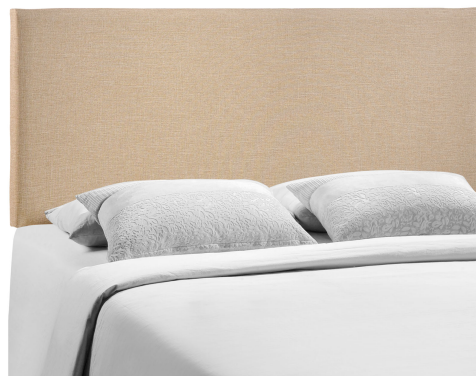

NEED ASSISTANCE OR CUSTOM QUOTE? CALL: 888-507-6631 www.njmodern.com

region queen upholstered headboard

\$156.00

Description

enhance your bed of choice with a spaciouly designed modway region linen fabric upholstered queen headboard. region queen headboard captures the expansive moments of restful nights with an elegance that doesnt detract from the simplicity of the design. made of particleboard with solid wood poles and fine linen fabric upholstery, rejoice with a contemporary design that admirably complements your contemporary decor and most queen beds. set includes: one - region queen headboard

Additional Information

| SKU | SMODC16774 |
|------------|---|
| Dimensions | <p>Overall Product Dimensions: 3"L x 62"W x 48"H Bedframe Mounting Location: 4.5 - 8.5"H Mounting Location A - Height to Top of Headboard: 47.5"H Mounting Location A - Height to Bottom of Headboard: 25"H Mounting Location B - Height to Top of Headboard: 45"H Mounting Location B - Height to Bottom of Headboard: 22.5"H Mounting Location C - Height to Top of Headboard: 42.5"H Mounting Location C - Height to Bottom of Headboard: 20"H Mounting Location D - Height to Top of Headboard: 40"H Mounting Location D - Height to Bottom of Headboard: 17"H Headboard Dimensions: 2.5"L x 62"W x 22.75"H</p> |