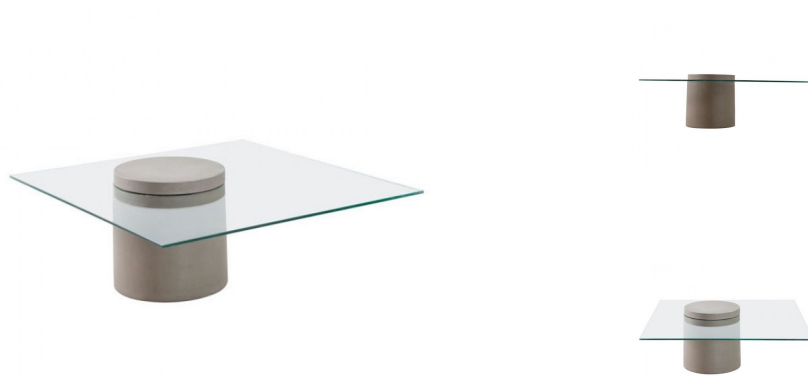

nostrand coffee table

\$794.00

Description

marvelously modern, our amityville coffee table will create a showcase piece for your living room space. it's faux-concrete column base effortlessly supports the tempered glass table surface.

Additional Information

SKU	S125627
Dimensions	W39.4 x H15.7 x L39.4"
Designer Brand	NJMODERN
Style	Mid-Century Modern